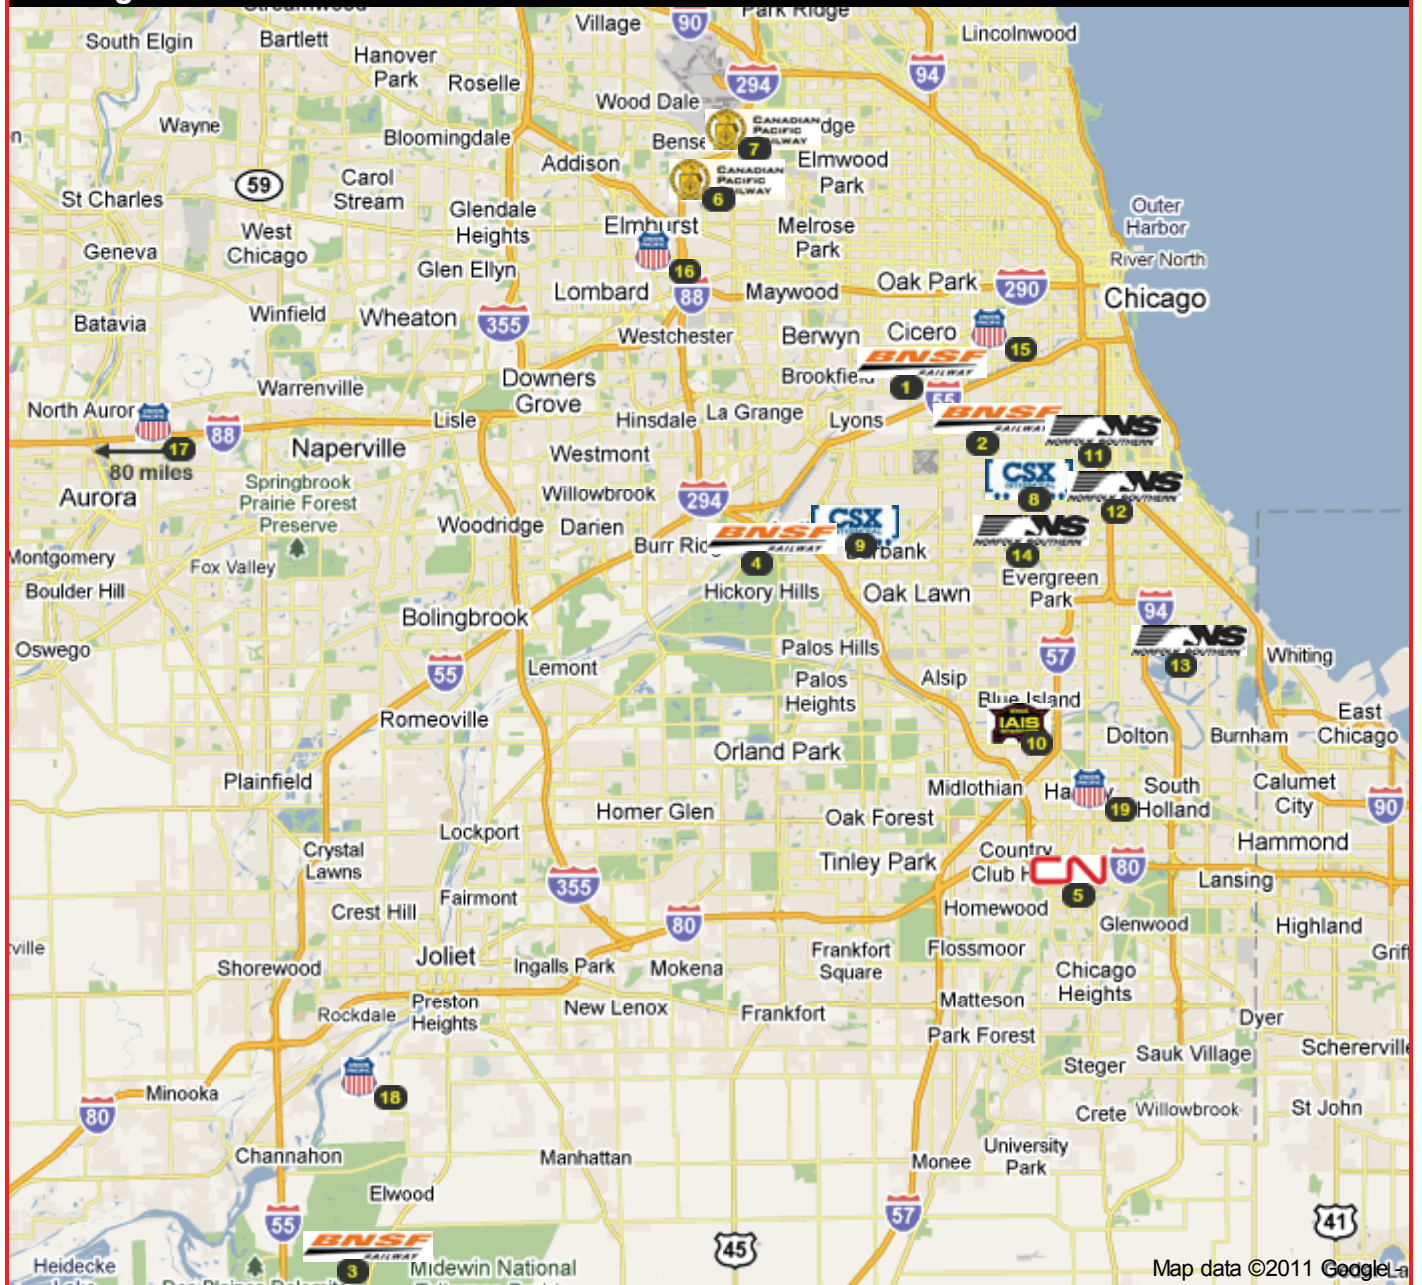

# Chicago Area Intermodal Rail Terminals

1	BNSF - Cicero	Cicero, IL	11	NS - 47th Street	Chicago, IL
2	BNSF - Corwith	Chicago, IL	12	NS - 63rd St./Englewood	Chicago, IL
3	BNSF - Logistics Park	Elwood, IL	13	NS - Calumet	Chicago, IL
4	BNSF - Willow Springs	Hodgkins, IL	14	NS - Landers	Chicago, IL
5	CN - Gateway	Harvey, IL	15	UP - Global I	Chicago, IL
6	CPR - Bensenville	Franklin Park, IL	16	UP - Global II	Northlake, IL
7	CPR - Schiller Park	Schiller Park, IL	17	UP - Global III	Rochelle, IL
8	CSX - 59th Street	Chicago, IL	18	UP - JIT (Global IV)	Joliet, IL
9	CSX - Bedford Park	Bedford Park, IL	19	UP - Yard Center	Dolton, IL
10	IAIS - Blue Island	Blue Island, IL			

Visit our website [www.intermodalofchicago.org](http://www.intermodalofchicago.org) for terminal addresses and the map of Container Yards & Depots

For a list of draymen serving these facilities, see [www.drayage.com](http://www.drayage.com)